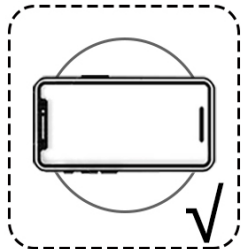

- The base of your piano light offers the possibility of wireless charging of your smartphone. To do this, place your device centrally on the marked spot.

Please refer to the operating instructions for your smartphone to see whether it supports this function.

- The USB-A socket on the edge of the base can be used to supply power to your smartphone, tablet or other compatible device. It provides 5V 1.5A.

Care instructions

- Wipe your piano lamp if necessary with a damp cloth.
- Please do not use any detergents.

Technical specifications

- 39 energy-saving LED
- Color temperature: 3000 K
- Illuminance at a distance of 30 cm: 1200 lux
- Light output: 5 W
- Wireless charger power: 10 W
- USB charging socket: 5 V, 1.5 A
- Total power consumption: 23.5 W